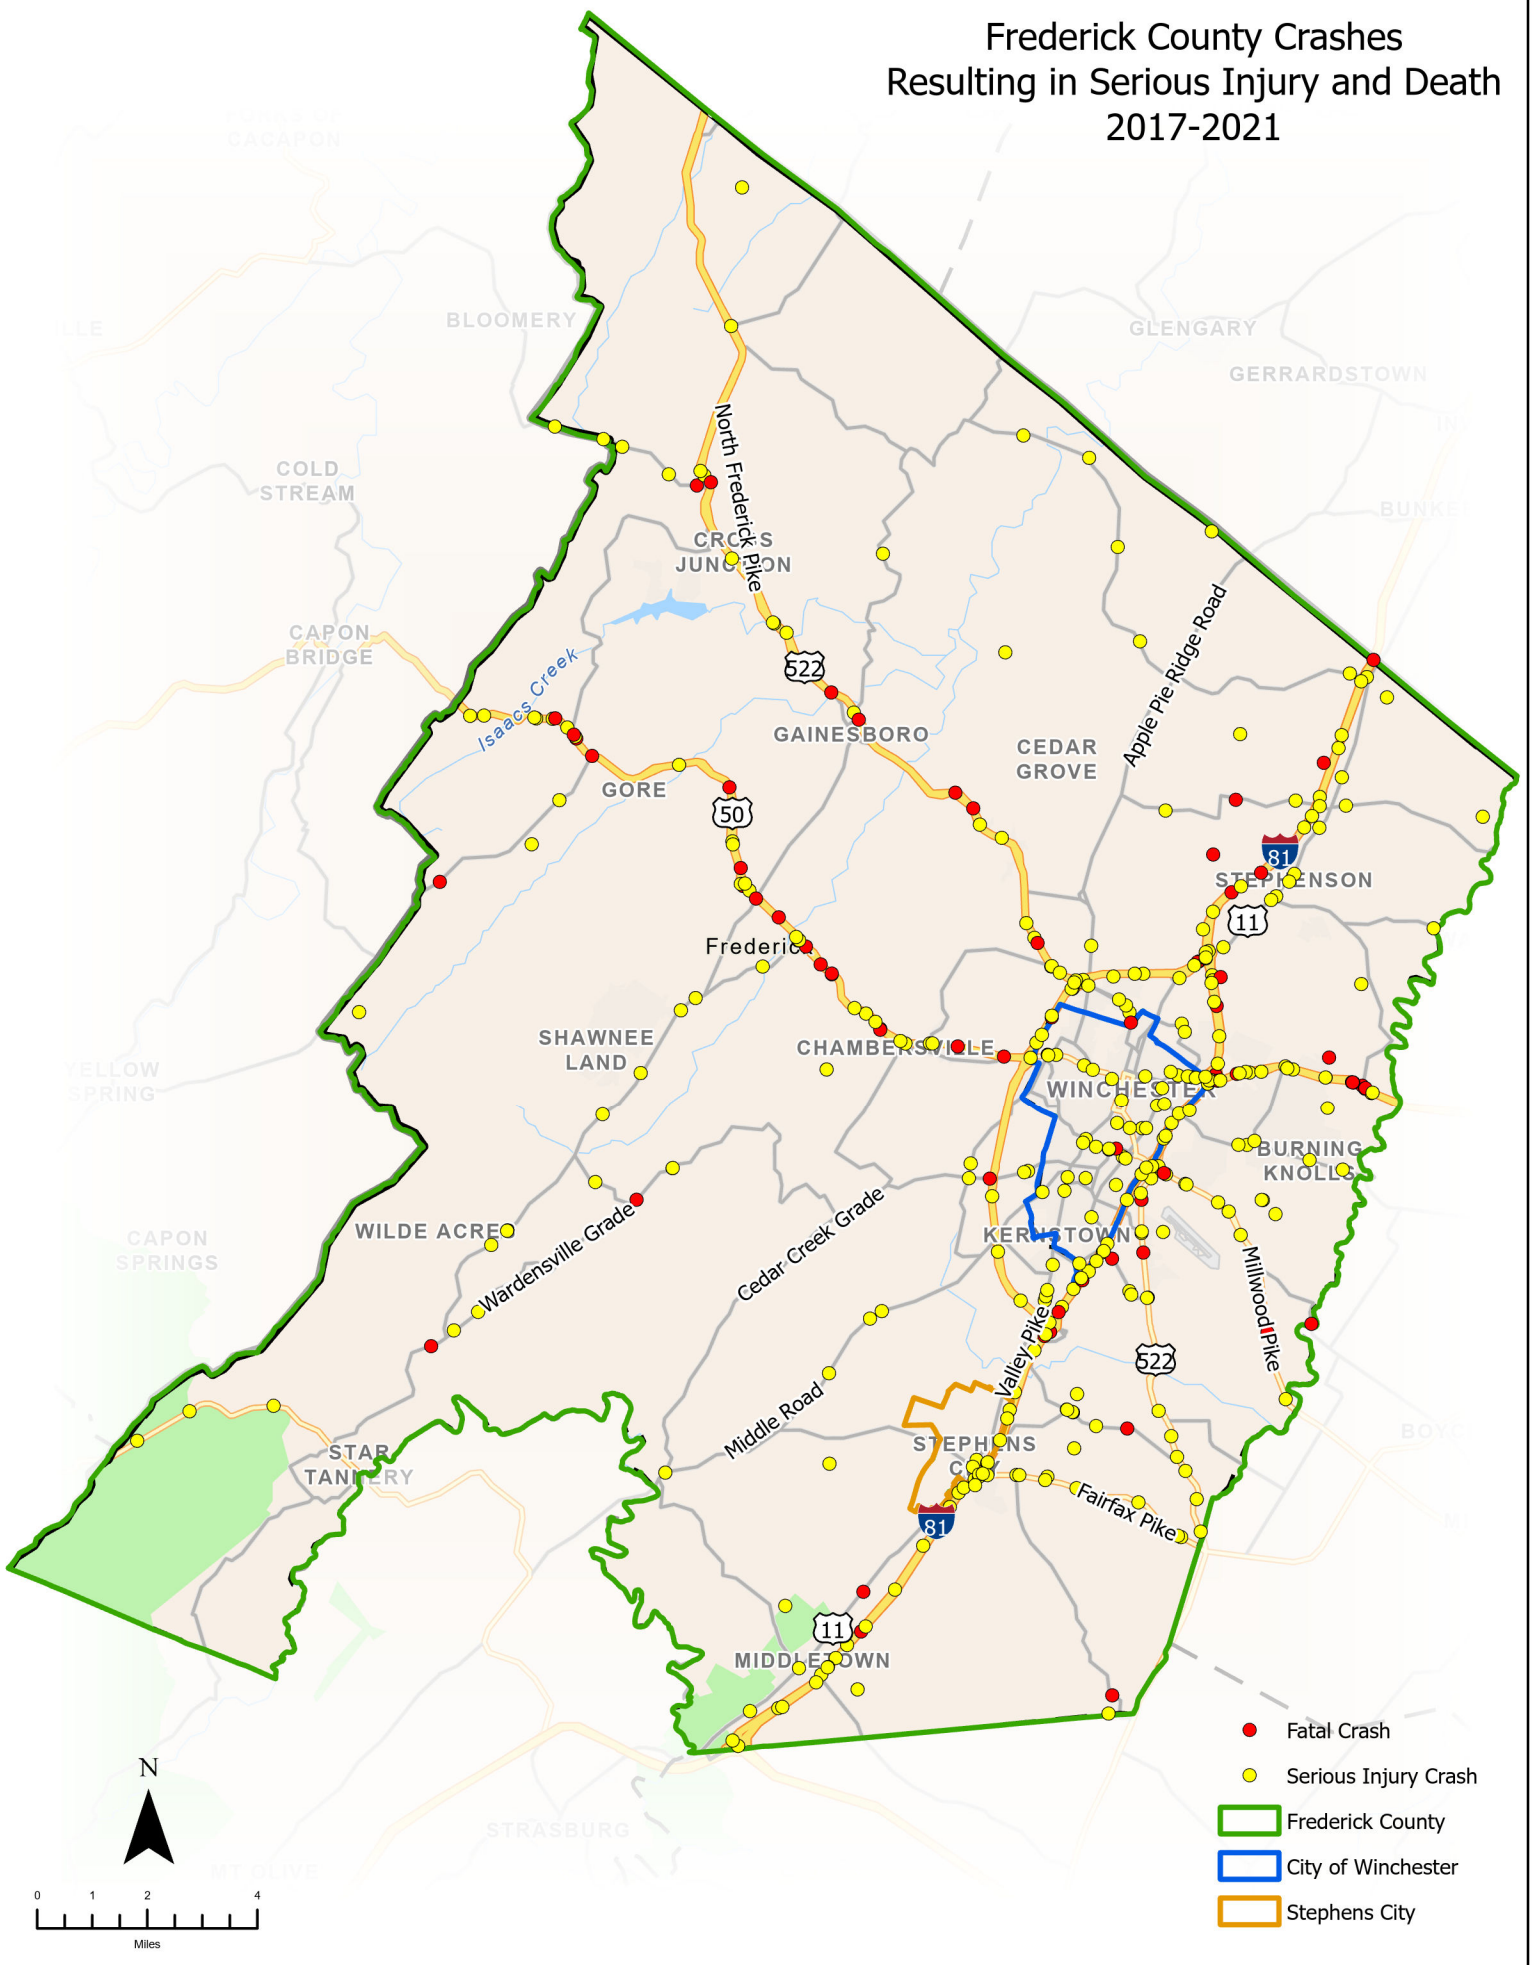

Frederick County Crashes Resulting in Serious Injury and Death 2017-2021

Sources:
 Crash Data: Virginia Department of Transportation (VDOT) Certified Crash data
 Basemap: VGIN, Esri, HERE, Garmin, SafeGraph, METI/NASA, USGS, EPA, NPS, USDA, WVU Facilities, VGIN, Esri, HERE, Garmin, SafeGraph, GeoTechnologies, Inc, METI/NASA, USGS, EPA, NPS, USDA